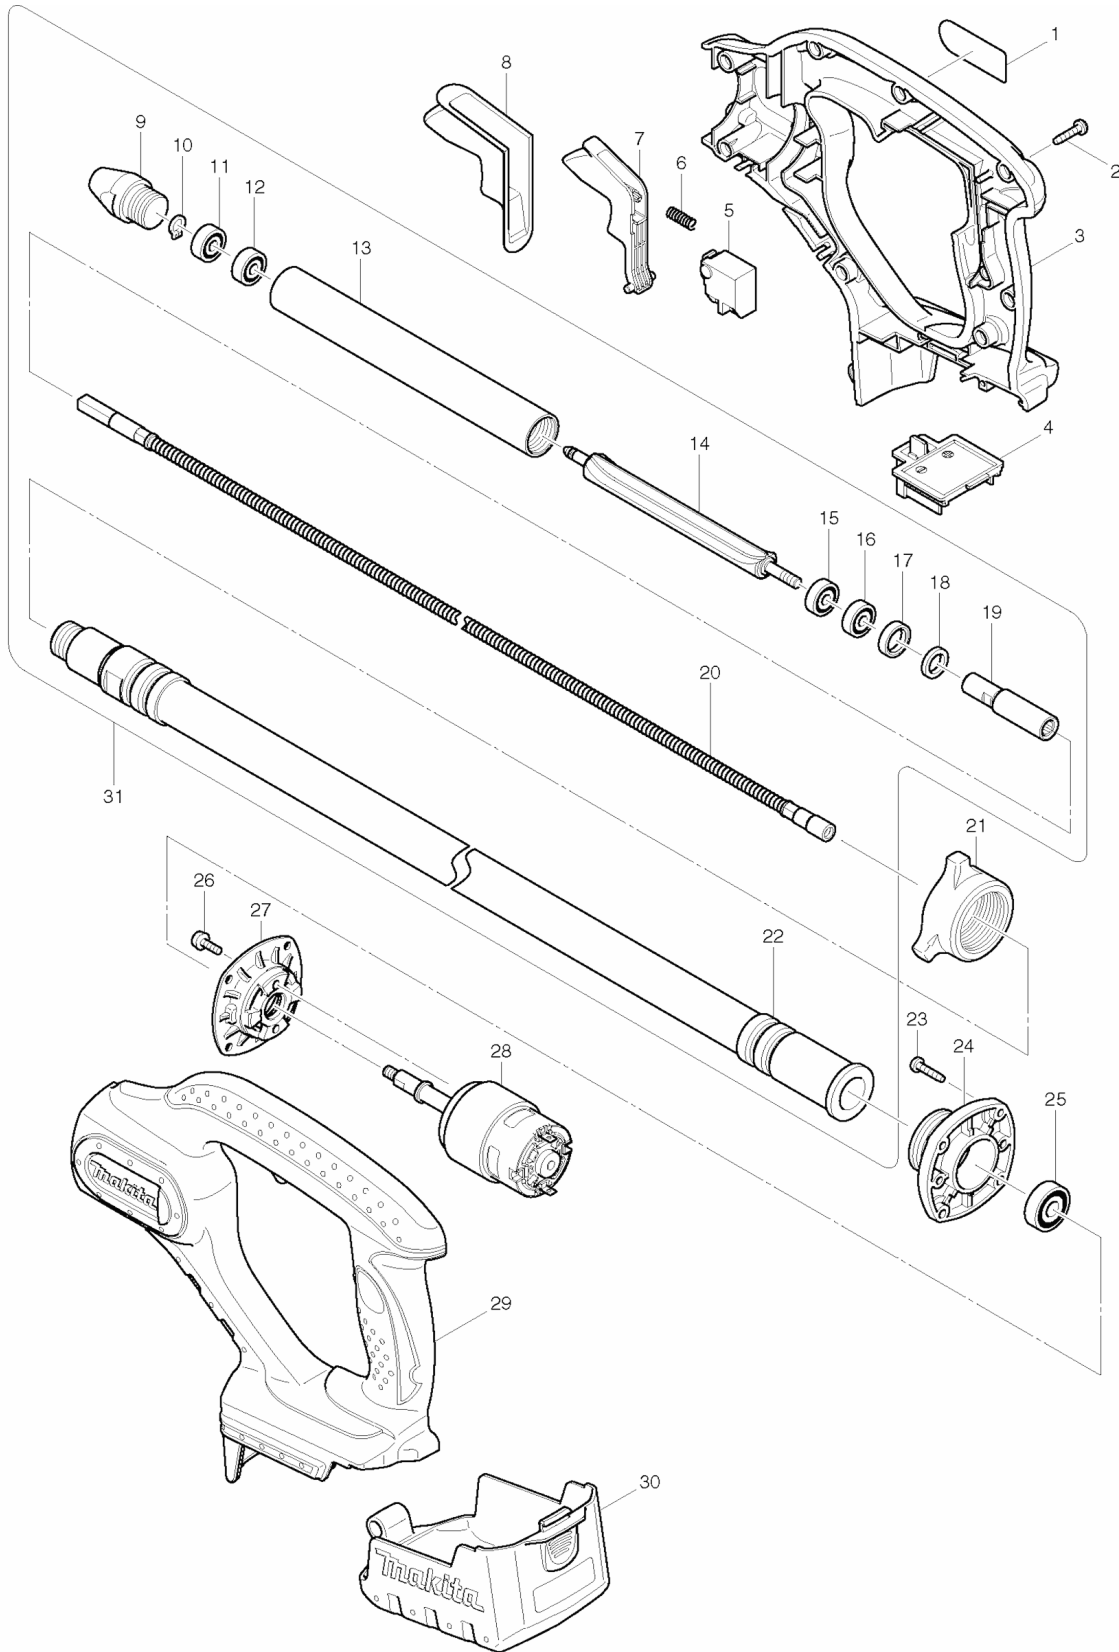

Parts Breakdown

BVR850

Parts Breakdown

BVR850

Products with multiple versions are listed in subsiding order with the newest version on top not indented

<u>Fig #</u>	<u>Part ID</u>	<u>Part Name</u>	<u>Quantity</u>
1	862957-1	NAME PLATE, BVR850	1
	862362-2	NAME PLATE, BVR850	
2	266045-0	TAPPING SCREW 4X20, 9046	9
3	188170-6	HOUSING SET, BVR450	1
4	643838-6	TERMINAL, BDF451	1
	643812-4	TERMINAL, BDA350	
5	650580-2	SWITCH, BVR450	1
6	231298-0	COMP. SPRING 6, HM1500	1
7	419511-8	SWITCH LEVER, BVR450	1
8	421961-5	WATERPROOF COVER, BVR450	1
9	322935-8	CAP, VR250DW	1
10	961002-0	RETAINING RING S-6, 9566CV	1
11	210018-5	BALL BEARING 626, VR250DW	1
13	331503-6	PIPE 25, VR250DW	1
14	322934-0	UNBALANCER, BVR850	1
15	211016-2	B. BEARING 626LLB, DS4011	1
17	421578-4	RUBBER RING, BVR850	1
18	443101-5	FELT RING, VR250DW	1
19	326203-1	JOINT, BVR450	1
	324691-6	JOINT, BVR850	
20	163535-3	FLEXIBLE WIRE, BVR850	1
	163466-6	FLEXIBLE WIRE, BVR850	
21	416244-6	NUT 36, VR250DW	1
22	163538-7	FLEXIBLE HOSE, BVR850	1
	163465-8	FLEXIBLE HOSE, BVR850	
23	266045-0	TAPPING SCREW 4X20, 9046	4
24	316893-8	HOUSING W/O BEARING, VR250DW	1
25	211056-0	B. BEARING 629LLB, 4101RH	1
	210042-8	BALL BEARING 629LLB, LXDG01	
26	911118-1	P.H. SCREW M4X12, 6221D	2
27	318038-4	SUPPORTER, BVR450	1
28	629836-4	DC MOTOR, BVR450	1
29	188170-6	HOUSING SET, BVR450	1
30	154948-9	COVER CPL.,BVR450	1
	126208-9	N/A	1
	125343-0	N/A	
	***DC18SC	LXT 7.2-18V CHARGER, BHP451	1
	BL1830	18V LXT LITHIUM-ION BATTERY	2
	195324-8	BATTERY BL1830	
	194205-3	BL1830 BATTERY, BULK	
	824768-2	PLASTIC CASE FOR BATTERY & CHARGER, BVR4	1
	450128-8	BATTERY COVER FOR 18V/14.4V LI-ION BATTERY	1